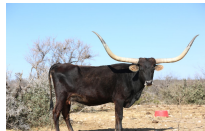

**CO ALAMO'S WILMA**

Date of Birth: 02/08/2013  
 Registration 1: CI286311

Courtesy of Freedom Ranch

CO ALAMO'S WILMA

AWESOME ALAMO

TC Richie Wilma

BL NIGHT CHEX

HATCH'S CANDY CANE